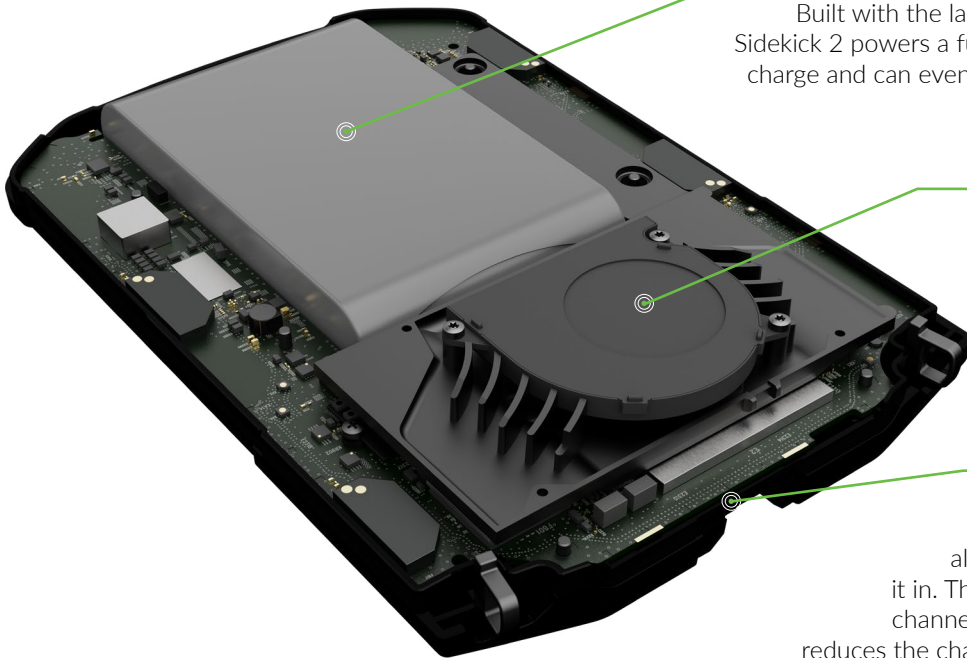

Now Featuring USB-C Connectivity

Charge faster and with improved reliability thanks to a USB-C connection port that's always the 'right way' no matter how you plug it in. The snug fit and reinforced cable management channel takes the pressure off your connection and reduces the chance of an accidental mid-survey disconnect.